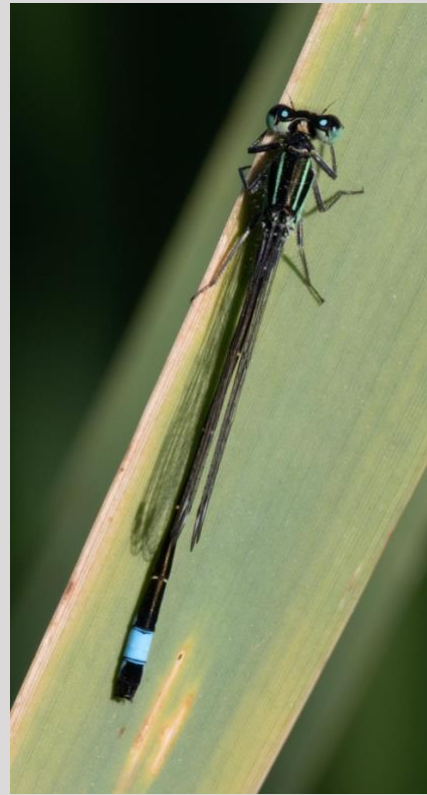

Rye Meads NR

Photographs from Hertfordshire

VC20 - HERTFORDSHIRE

Copyright © 2023 Gerald 'Jed' Corbett

Norfolk Hawker / Azure Damselfly

Rye Meads - Jun '23

Norfolk Hawker 1. (*Aeshna isosceles*)

Rye Meads - Jun '23

Rye Meads - Jun '23

VC20 - HERTFORDSHIRE

Copyright © 2023 Gerald 'Jed' Corbett

Scarce Chaser (*Libellula fulva*) male.

Rye Meads - Jun '23

VC20 - HERTFORDSHIRE

Copyright © 2023 Gerald 'Jed' Corbett

Scarce Chaser (*Libellula fulva*) male.

Rye Meads - Jun '23

VC20 - HERTFORDSHIRE

Copyright © 2023 Gerald 'Jed' Corbett

Hollycross Lake, Amwell NR

VC20 - HERTFORDSHIRE

Copyright © 2023 Gerald 'Jed' Corbett

Teneral immature male.

Violacea form, female.

Male.

Infuscans form, female.

Blue-tailed Damselfly

Ischnura elegans

VC20 - HERTFORDSHIRE

Copyright © 2023 Gerald 'Jed' Corbett